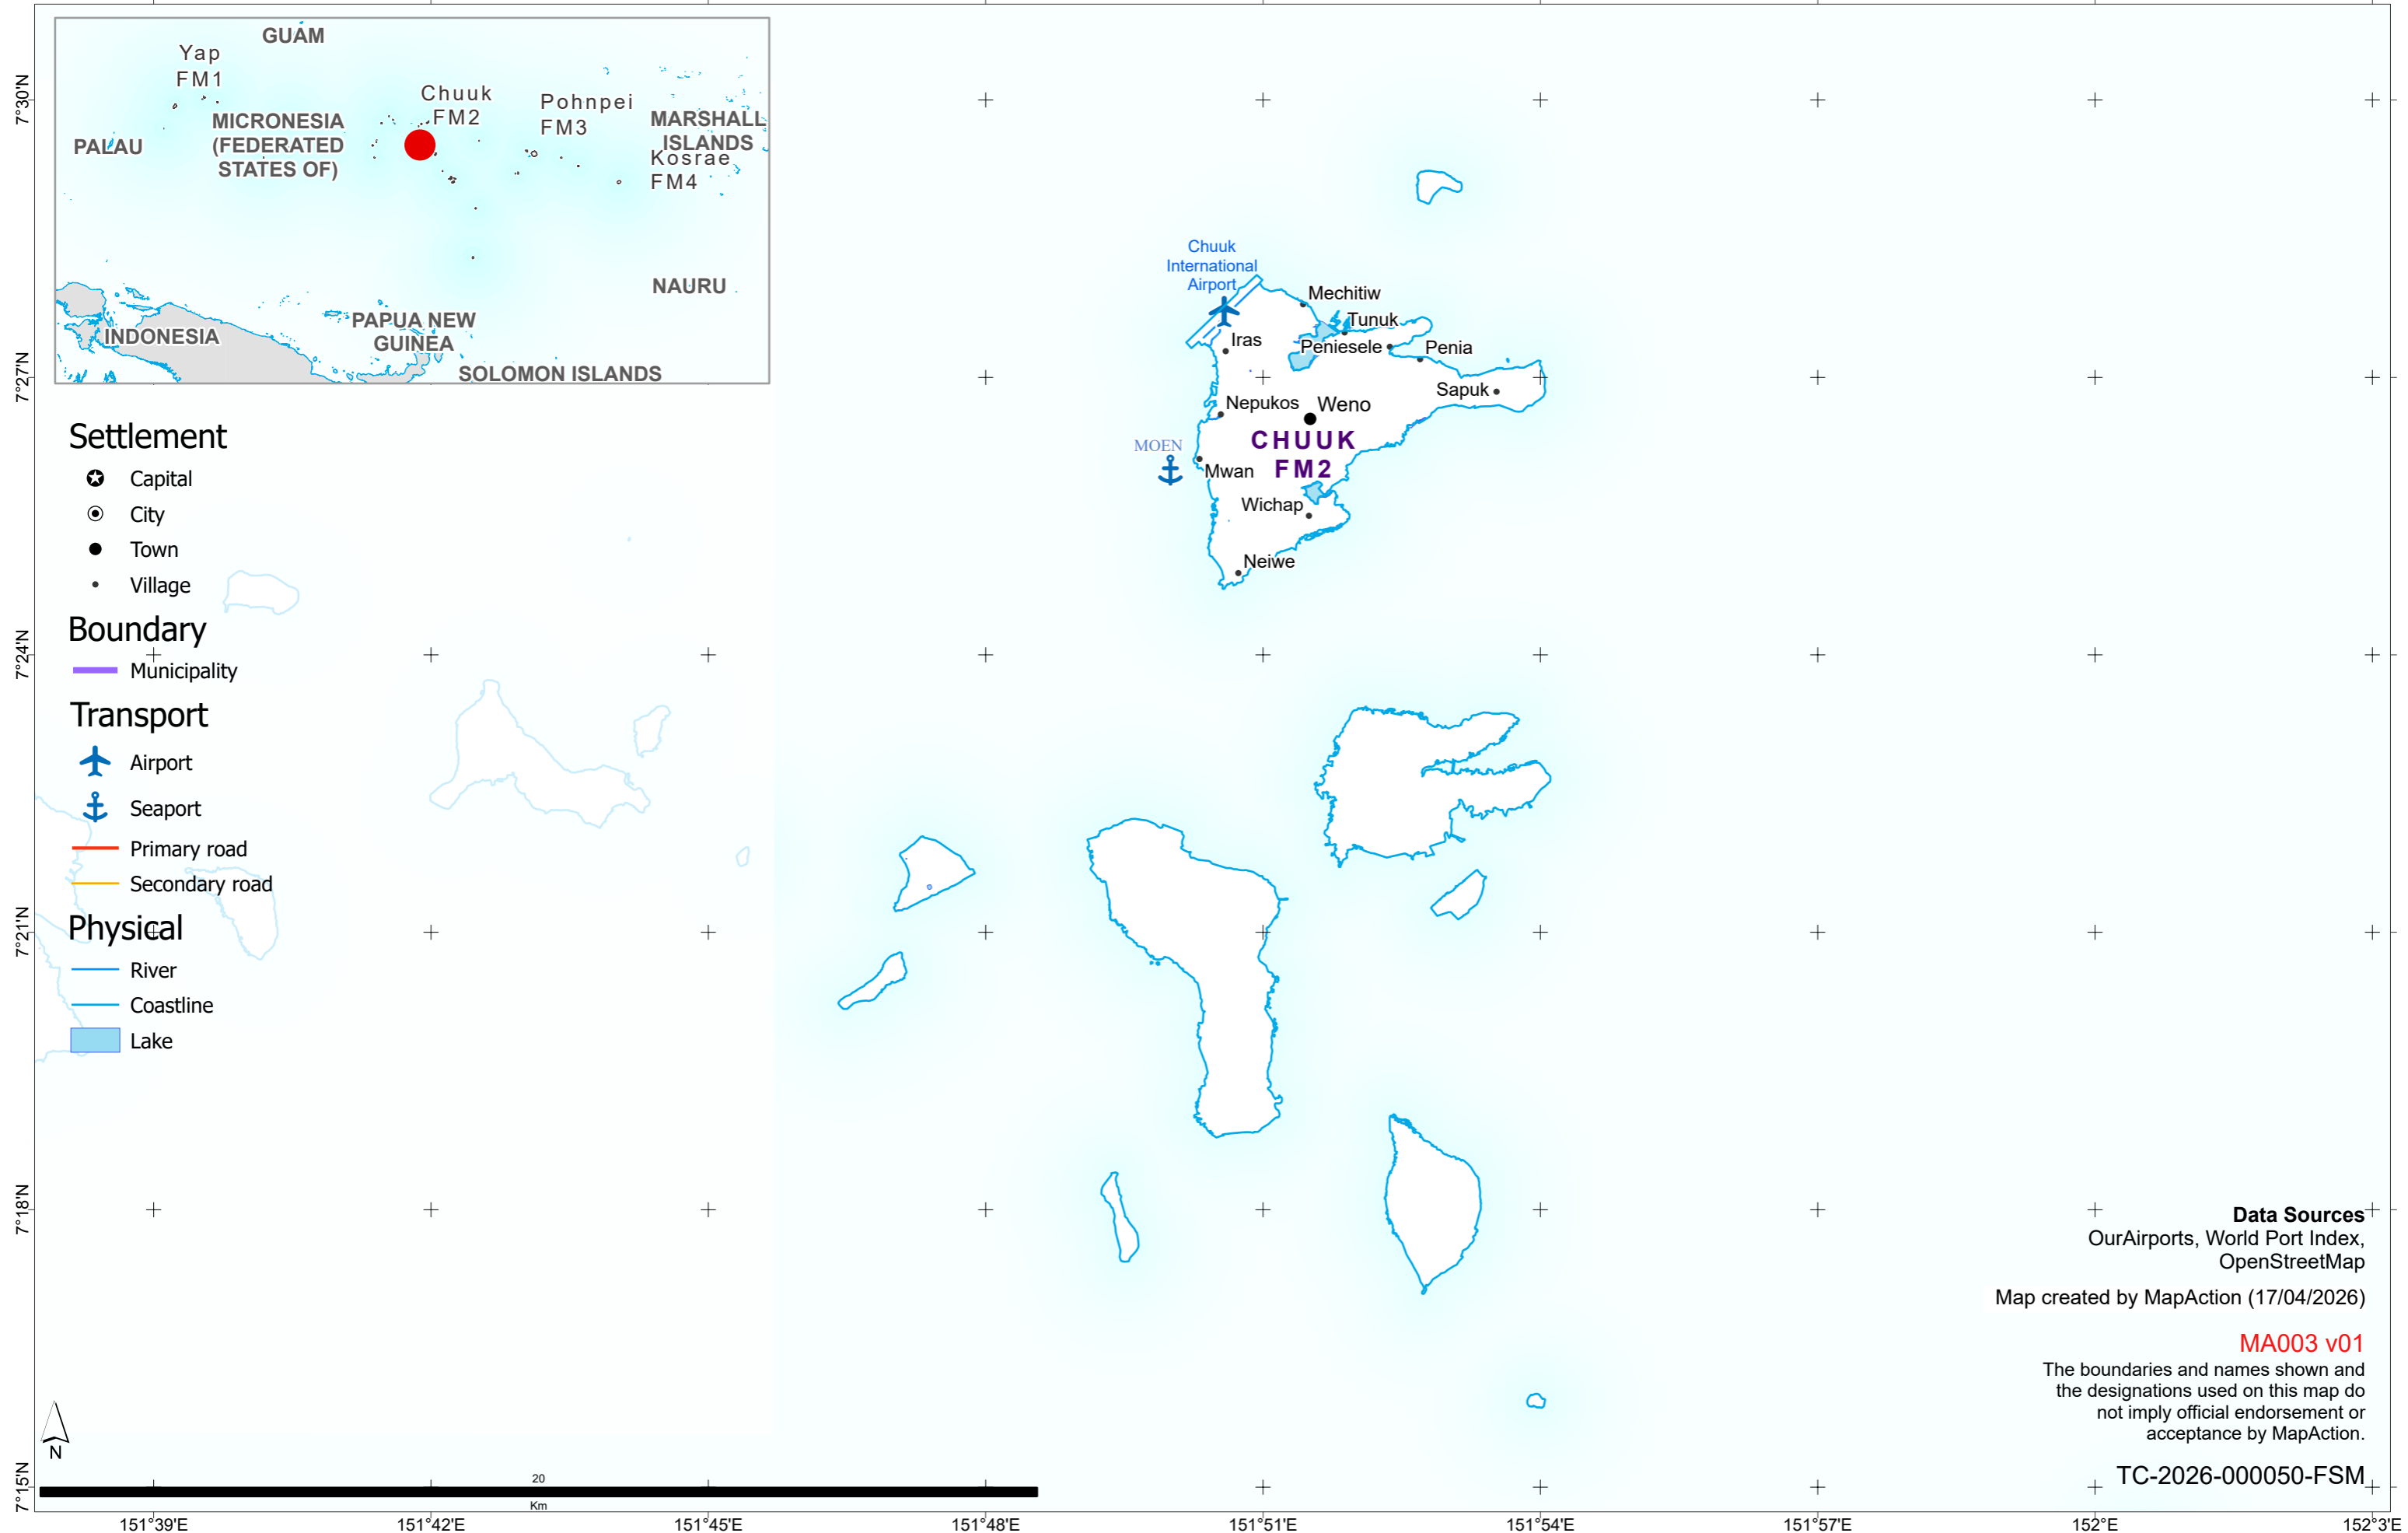

Data Sources
OurAirports, World Port Index, OpenStreetMap

Map created by MapAction (17/04/2026)

MA003 v01
The boundaries and names shown and the designations used on this map do not imply official endorsement or acceptance by MapAction.

TC-2026-000050-FSM