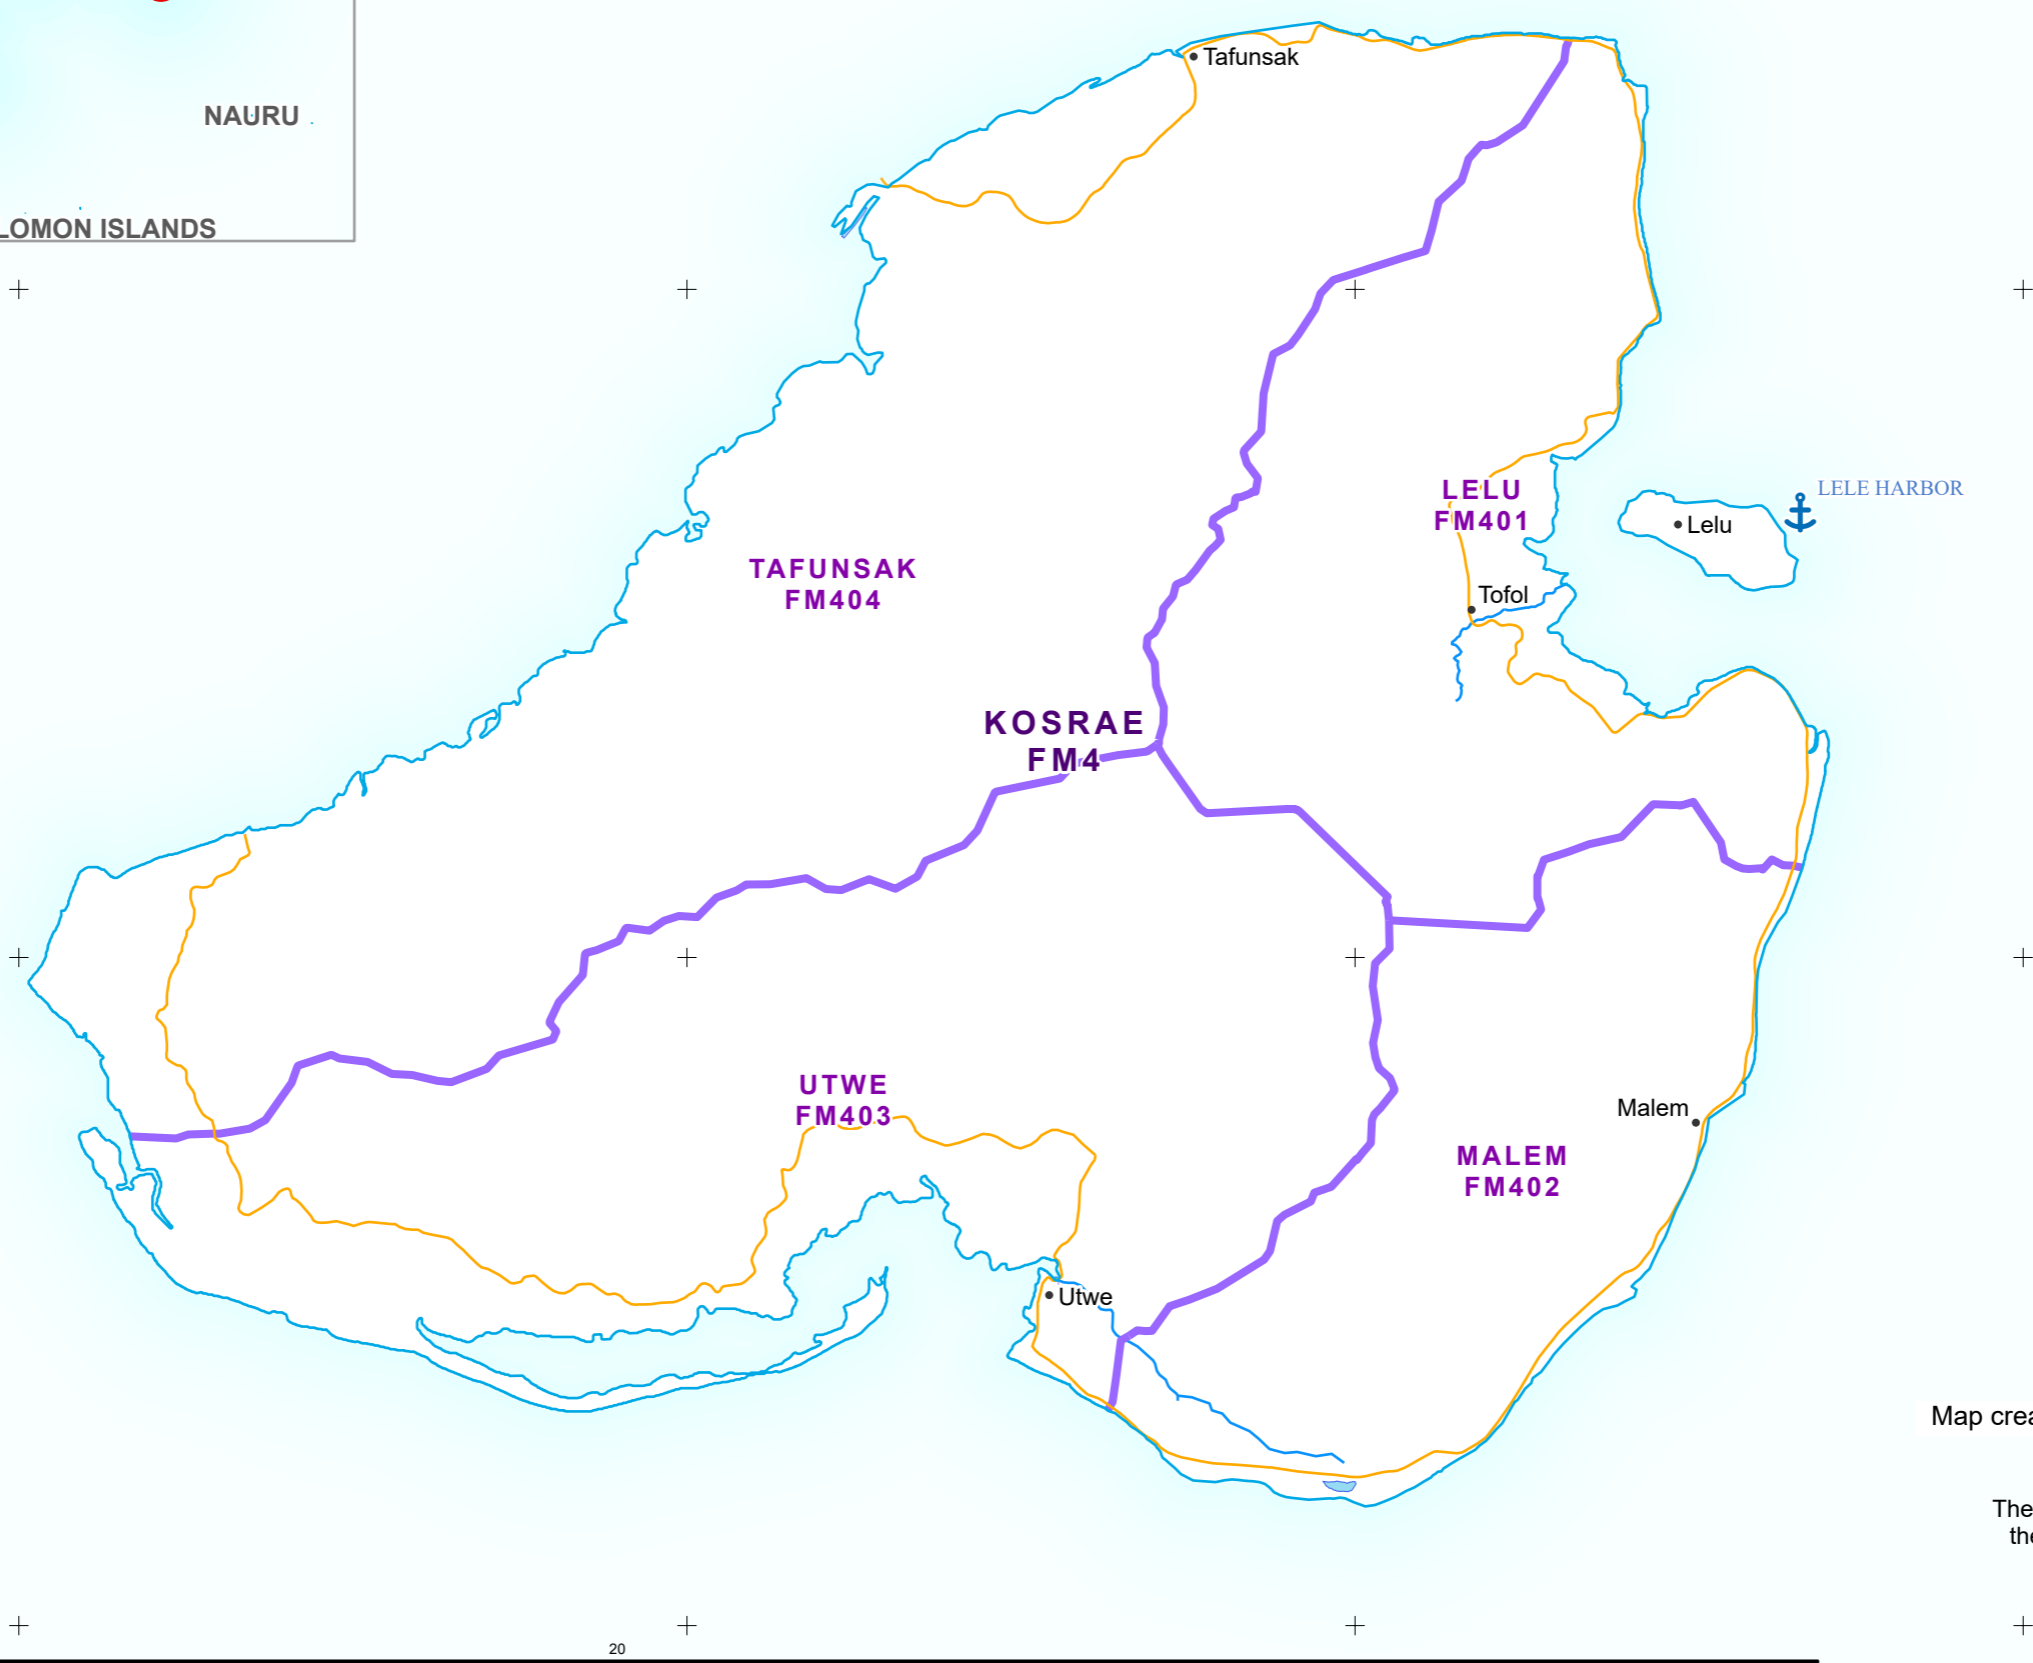

TC-2026-000050-FSM

137°57'E 138°E 138°3'E 138°6'E 138°9'E 138°12'E 138°15'E 138°18'E

9°39'N
9°36'N
9°33'N
9°30'N
9°27'N

Settlement

- Capital
- City
- Town
- Village

Boundary

- Municipality

Transport

TC-2026-000050-FSM

5°21'N
5°18'N
5°15'N

Settlement

- Capital
- City
- Town
- Village

Boundary

- Municipality

Transport

- Airport
- Seaport
- Primary road
- Secondary road

Physical

- River
- Coastline
- Lake

Data Sources
OurAirports, World Port Index, OpenStreetMap
Map created by MapAction (17/04/2026)

MA003 v01
The boundaries and names shown and the designations used on this map do not imply official endorsement or acceptance by MapAction.

TC-2026-000050-FSM

162°54'E 20 Km 162°57'E 163°E 163°3'E