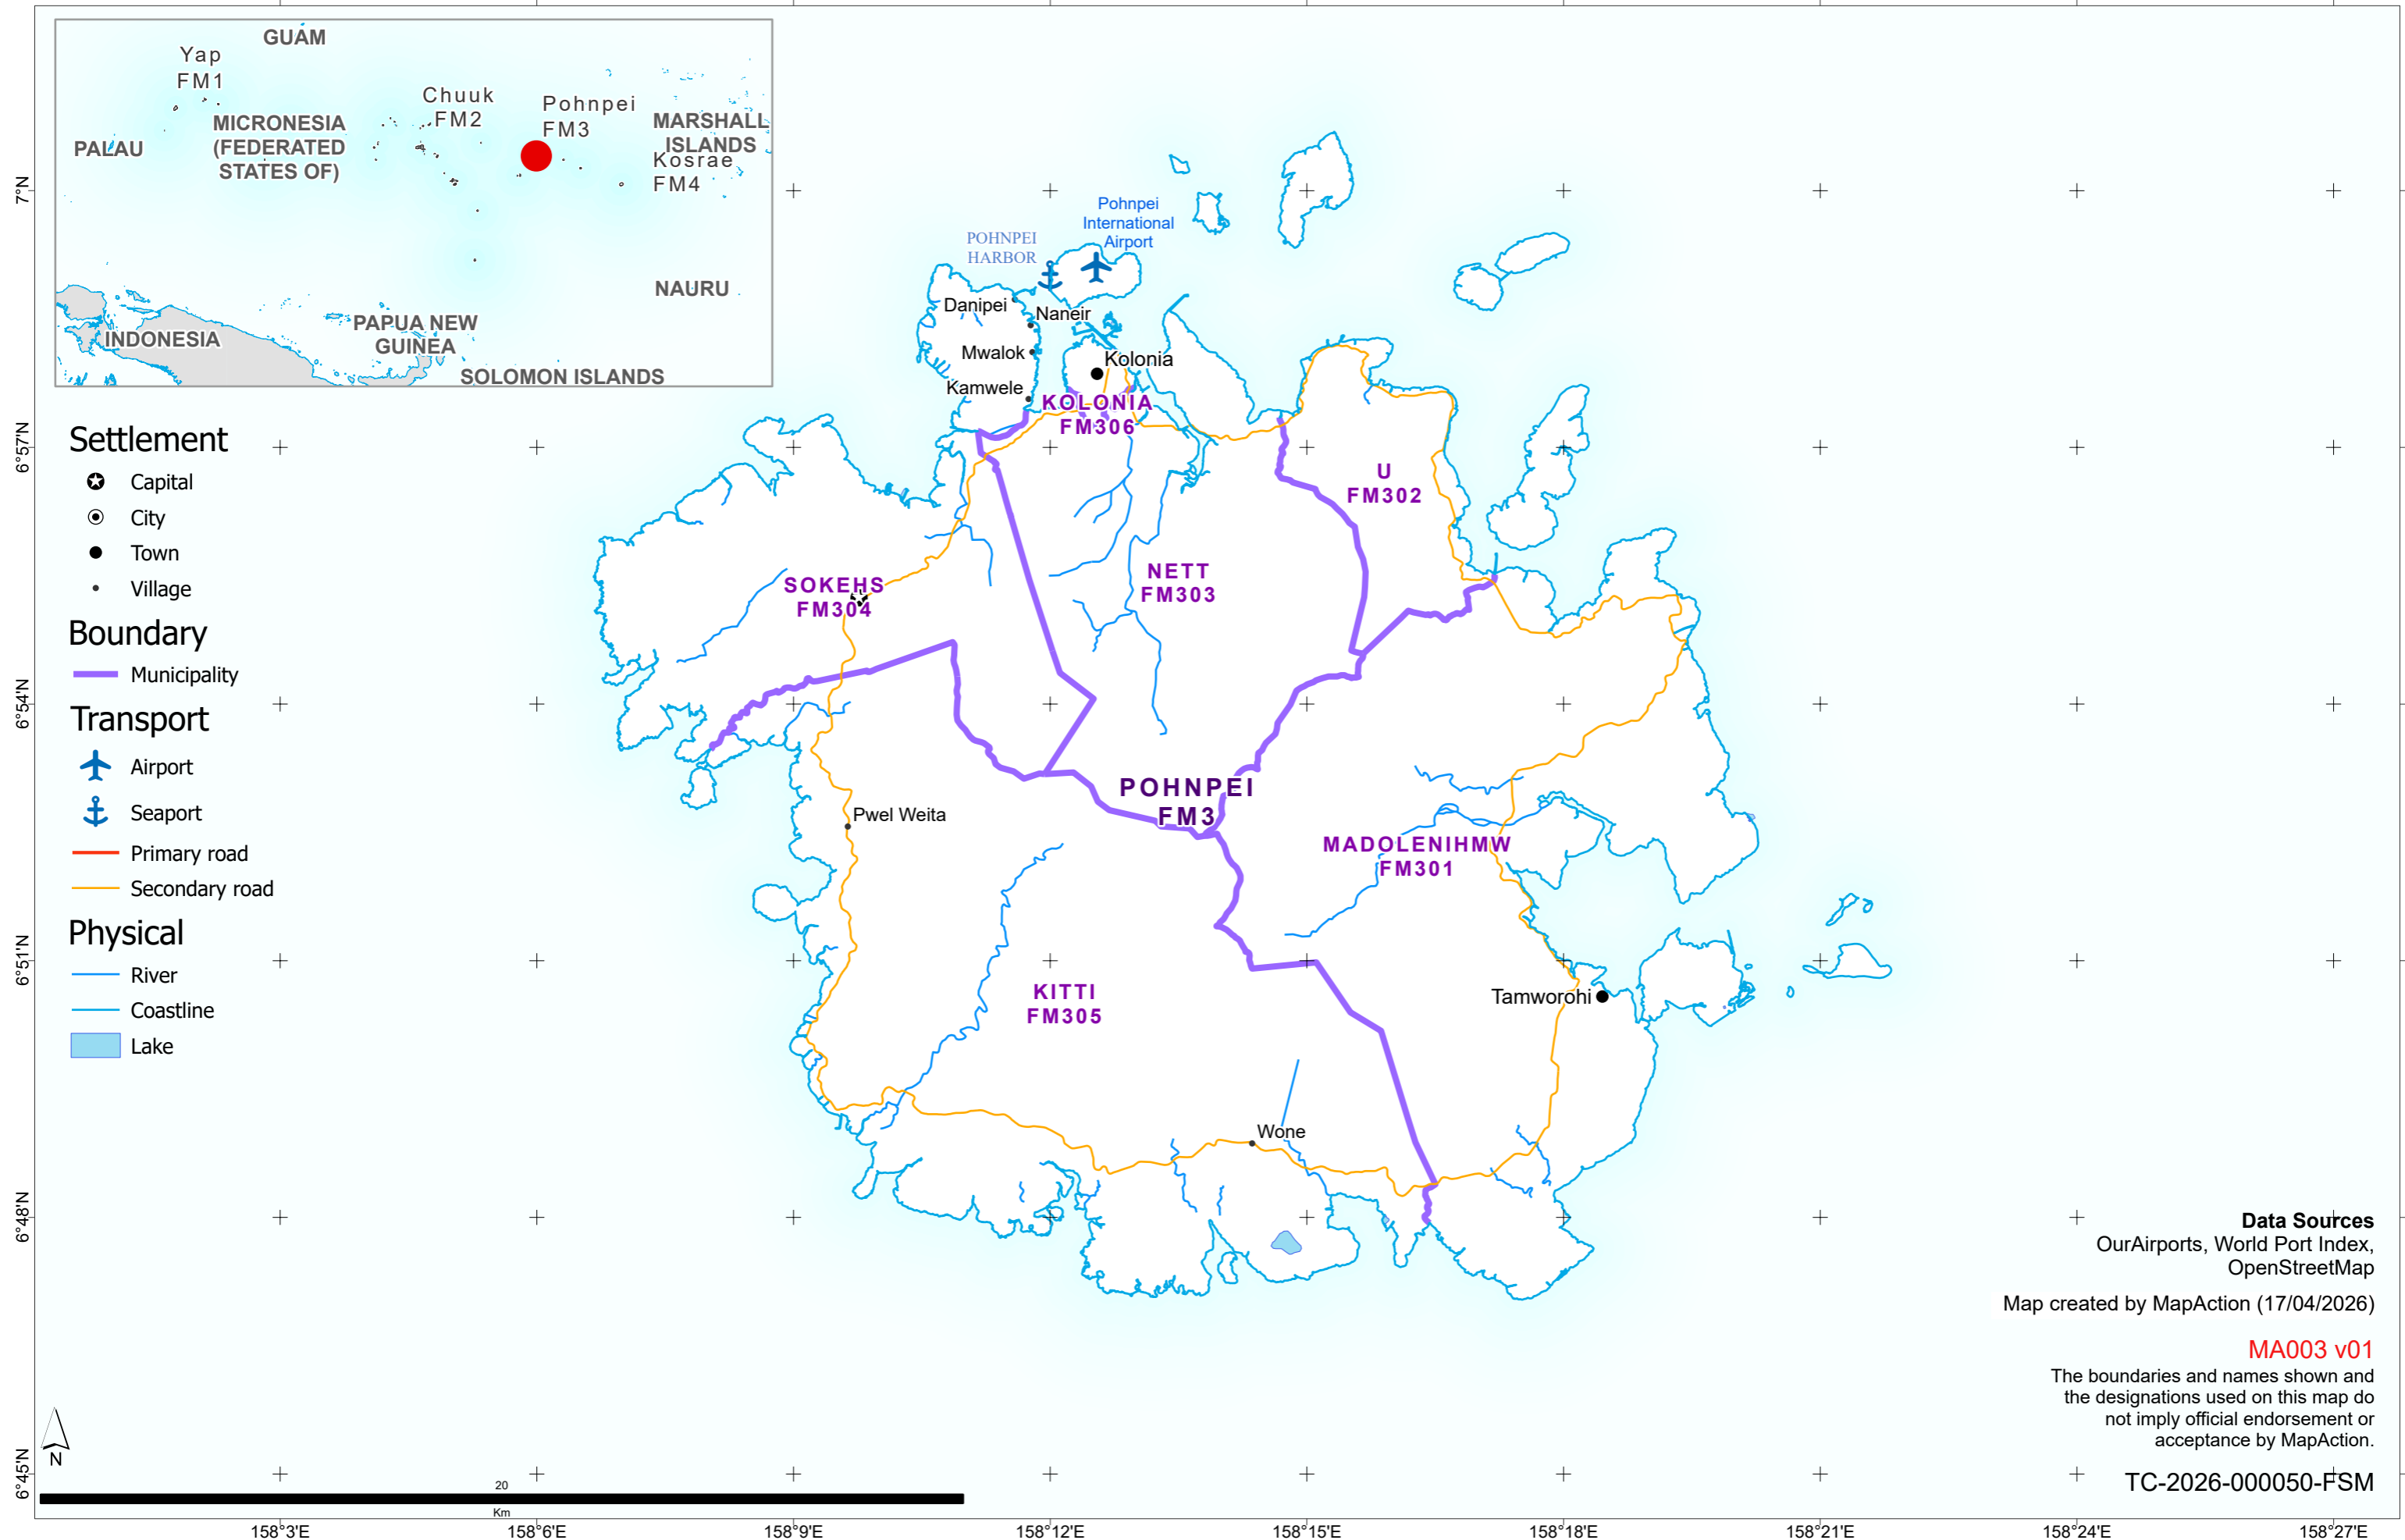

Data Sources
OurAirports, World Port Index, OpenStreetMap

Map created by MapAction (17/04/2026)

MA003 v01
The boundaries and names shown and the designations used on this map do not imply official endorsement or acceptance by MapAction.

TC-2026-000050-FSM