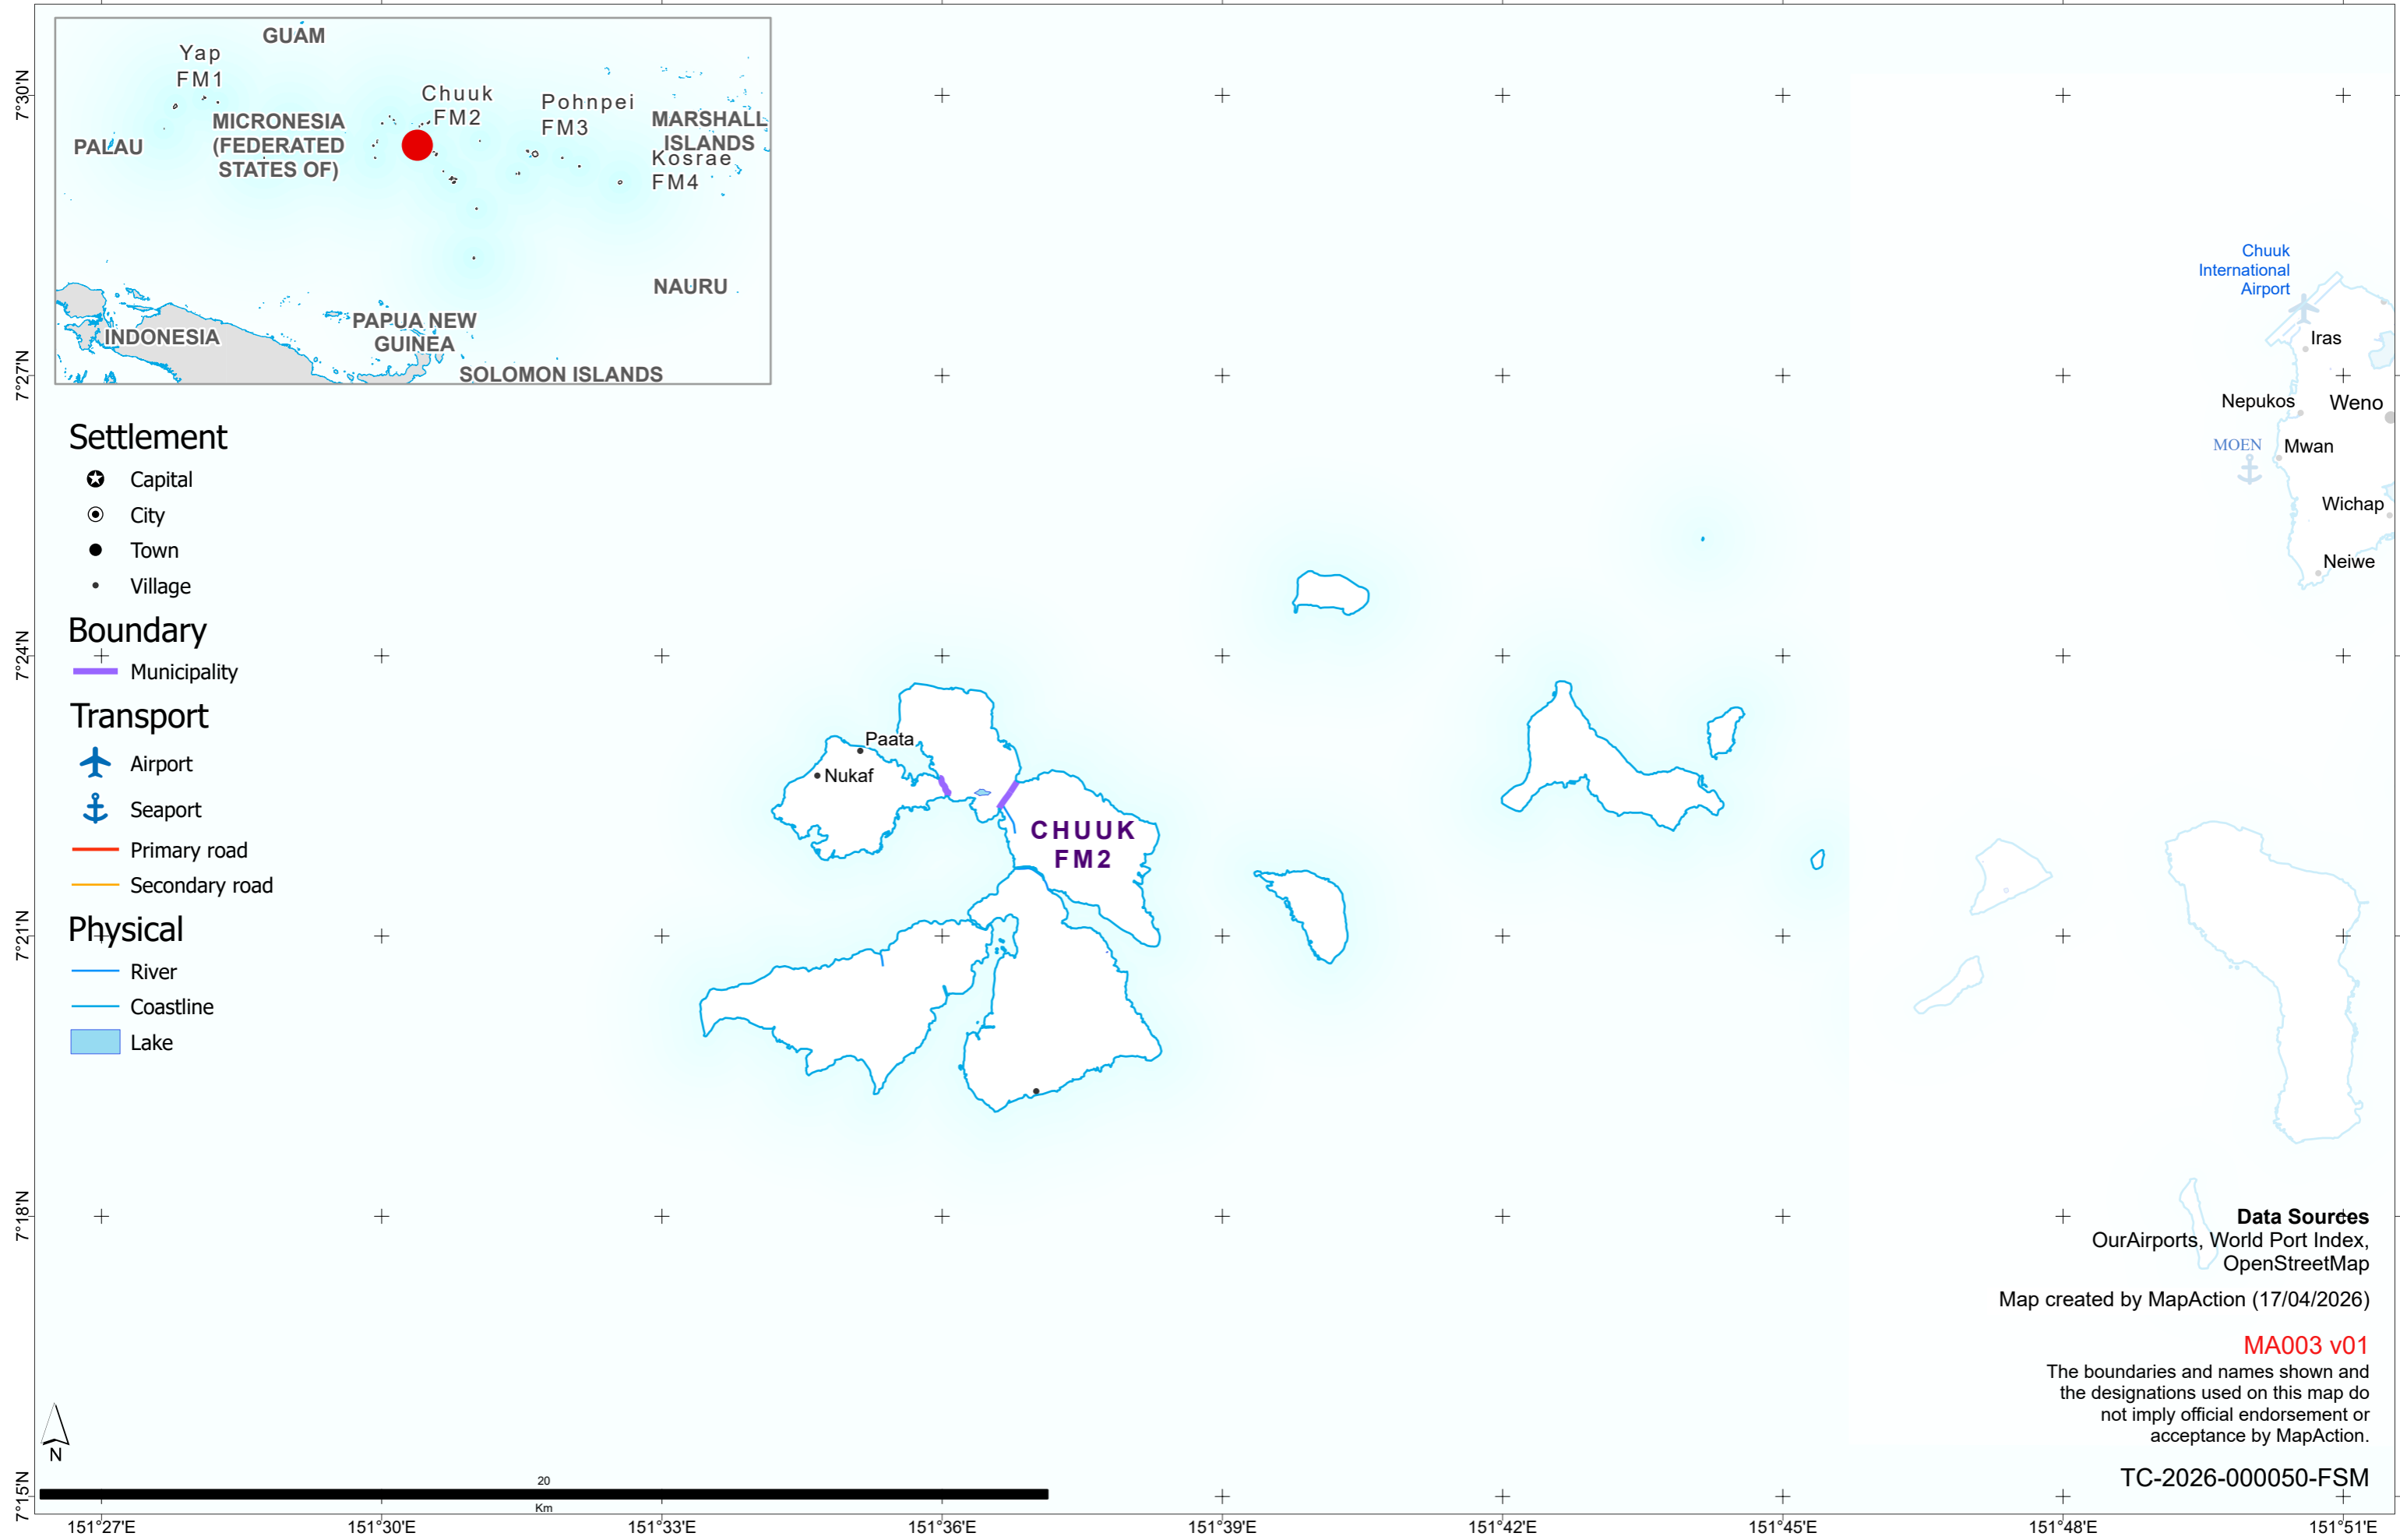

Settlement

- ⊛ Capital
- ⊙ City
- Town
- Village

Boundary

- Municipality

Transport

- ✈ Airport
- ⚓ Seaport
- Primary road
- Secondary road

Physical

- River
- Coastline
- Lake

Data Sources
 OurAirports, World Port Index, OpenStreetMap
 Map created by MapAction (17/04/2026)

MA003 v01
 The boundaries and names shown and the designations used on this map do not imply official endorsement or acceptance by MapAction.

TC-2026-000050-FSM

137°57'E 138°E 138°3'E 138°6'E 138°9'E 138°12'E 138°15'E 138°18'E

9°39'N
9°36'N
9°33'N
9°30'N
9°27'N

Settlement

- Capital
- City
- Town
- Village

Boundary

- Municipality

Transport

TC-2026-000050-FSM

5°21'N
5°18'N
5°15'N

Settlement

- Capital
- City
- Town
- Village

Boundary

- Municipality

Transport

- Airport
- Seaport
- Primary road
- Secondary road