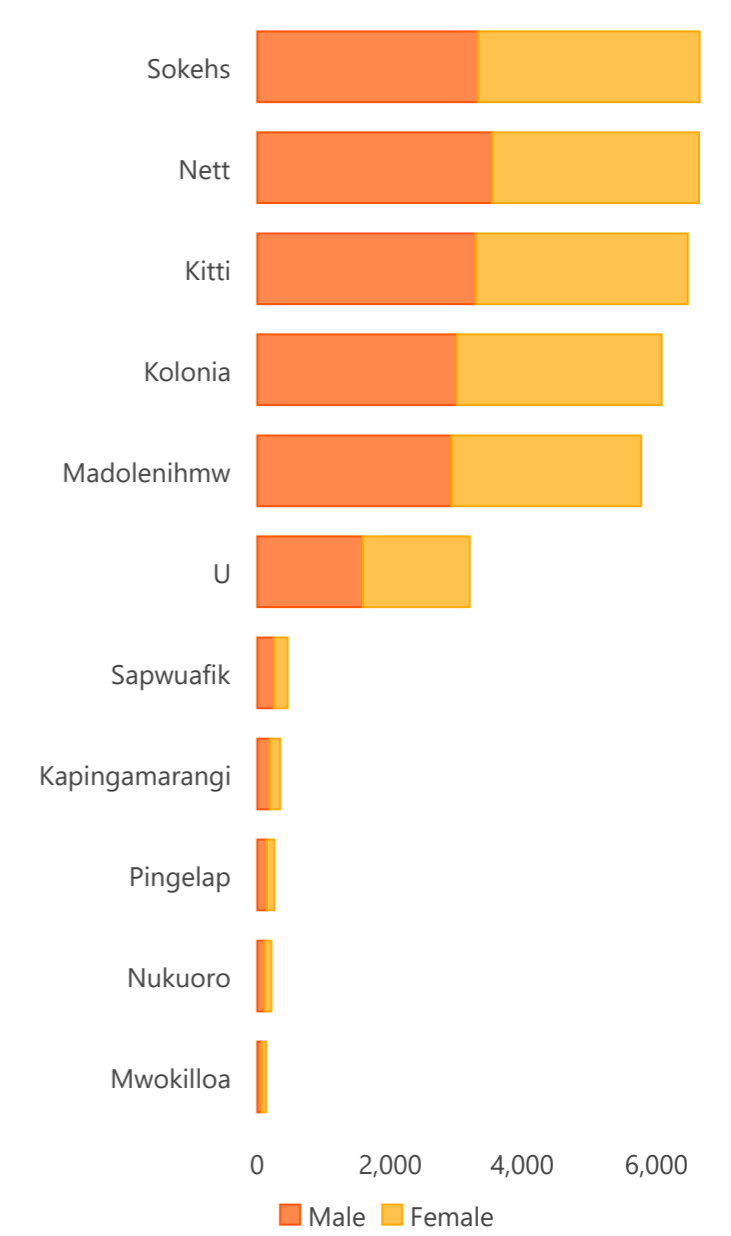

Total population per Municipality

Total population

- 1,0001 - 1,3850
- 5,001 - 10,000
- 1,501 - 5,000
- 501 - 1,500
- 1 - 500

Settlements

- Capital city
- City
- Town
- Village

Other places

- Island

Borders

Total population per Municipality

Total population per Municipality

- Total population**
 - 1,0001 - 1,3850
 - 5,001 - 10,000
 - 1,501 - 5,000
 - 501 - 1,500
 - 1 - 500
- Settlements**
 - Capital city
 - City
 - Town
 - Village
- Other places**
 - Island
- Borders**
 - Municipality