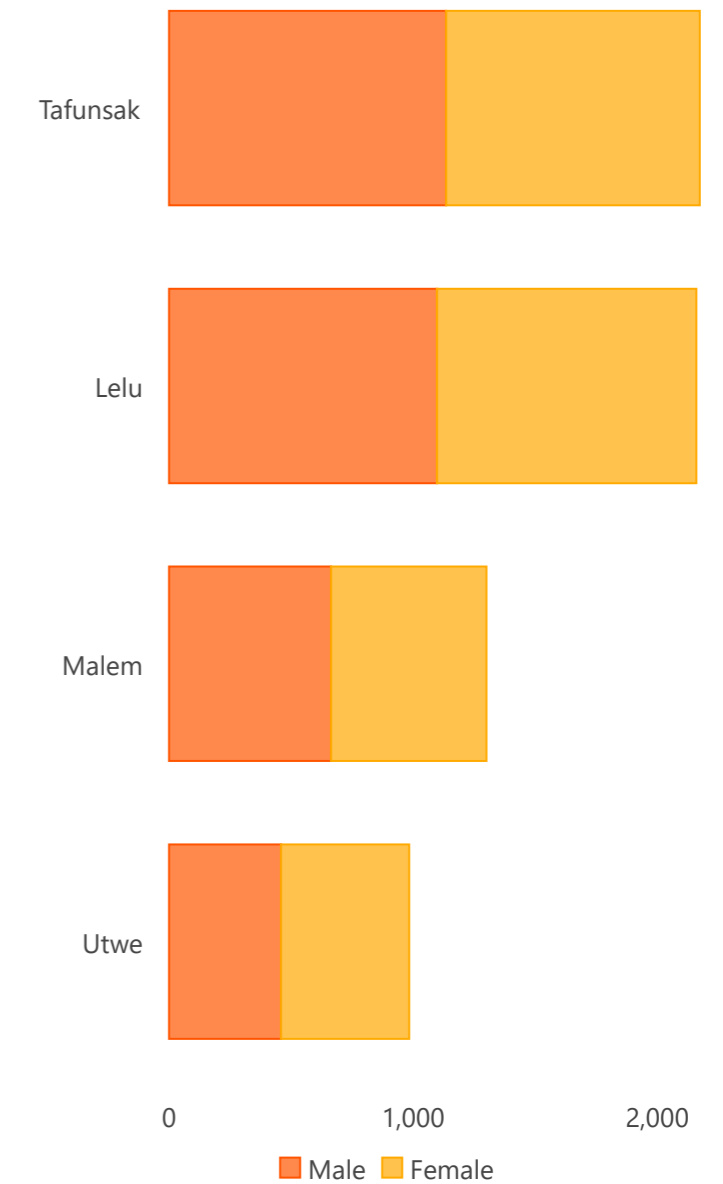

Total population per Municipality

Data Sources

FSM Division of National Statistic, OurAirports, World Port Index, OpenStreetMap

Map created by MapAction (18/04/2026)

The boundaries and names shown and the designations used on this map do not imply official endorsement or acceptance by MapAction.