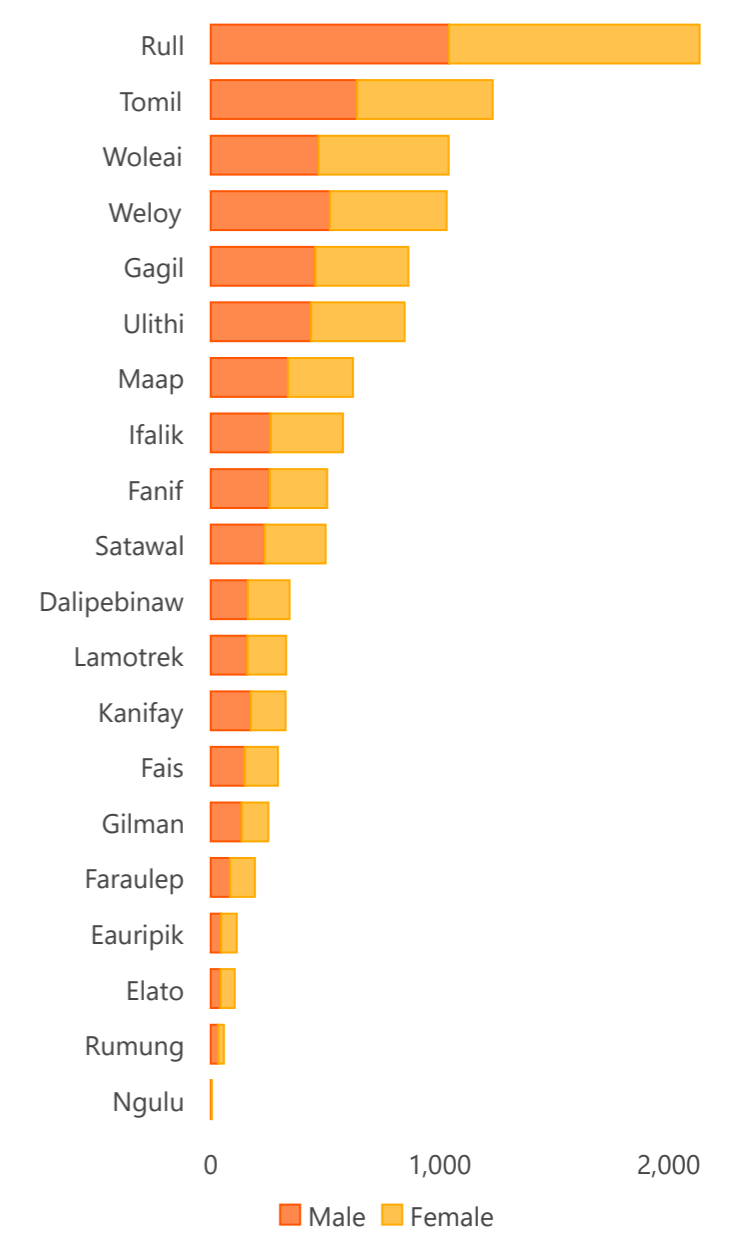

Total population per Municipality

Total population

- 1,0001 - 1,3850
- 5,001 - 10,000
- 1,501 - 5,000
- 501 - 1,500
- 1 - 500

Settlements

- Capital city
- City
- Town
- Village

Other places

- Island

Borders

- Municipality

Total population per Municipality

Data Sources

FSM Division of National Statistic, OurAirports, World Port Index, OpenStreetMap

Map created by MapAction (18/04/2026)

The boundaries and names shown and the designations used on this map do not imply official endorsement or acceptance by MapAction.

Total population per Municipality

Total population per Municipality

- Total population**
 - 1,0001 - 1,3850
 - 5,001 - 10,000
 - 1,501 - 5,000
 - 501 - 1,500
 - 1 - 500
- Settlements**
 - Capital city
 - City
 - Town
 - Village
- Other places**
 - Island
- Borders**
 - Municipality