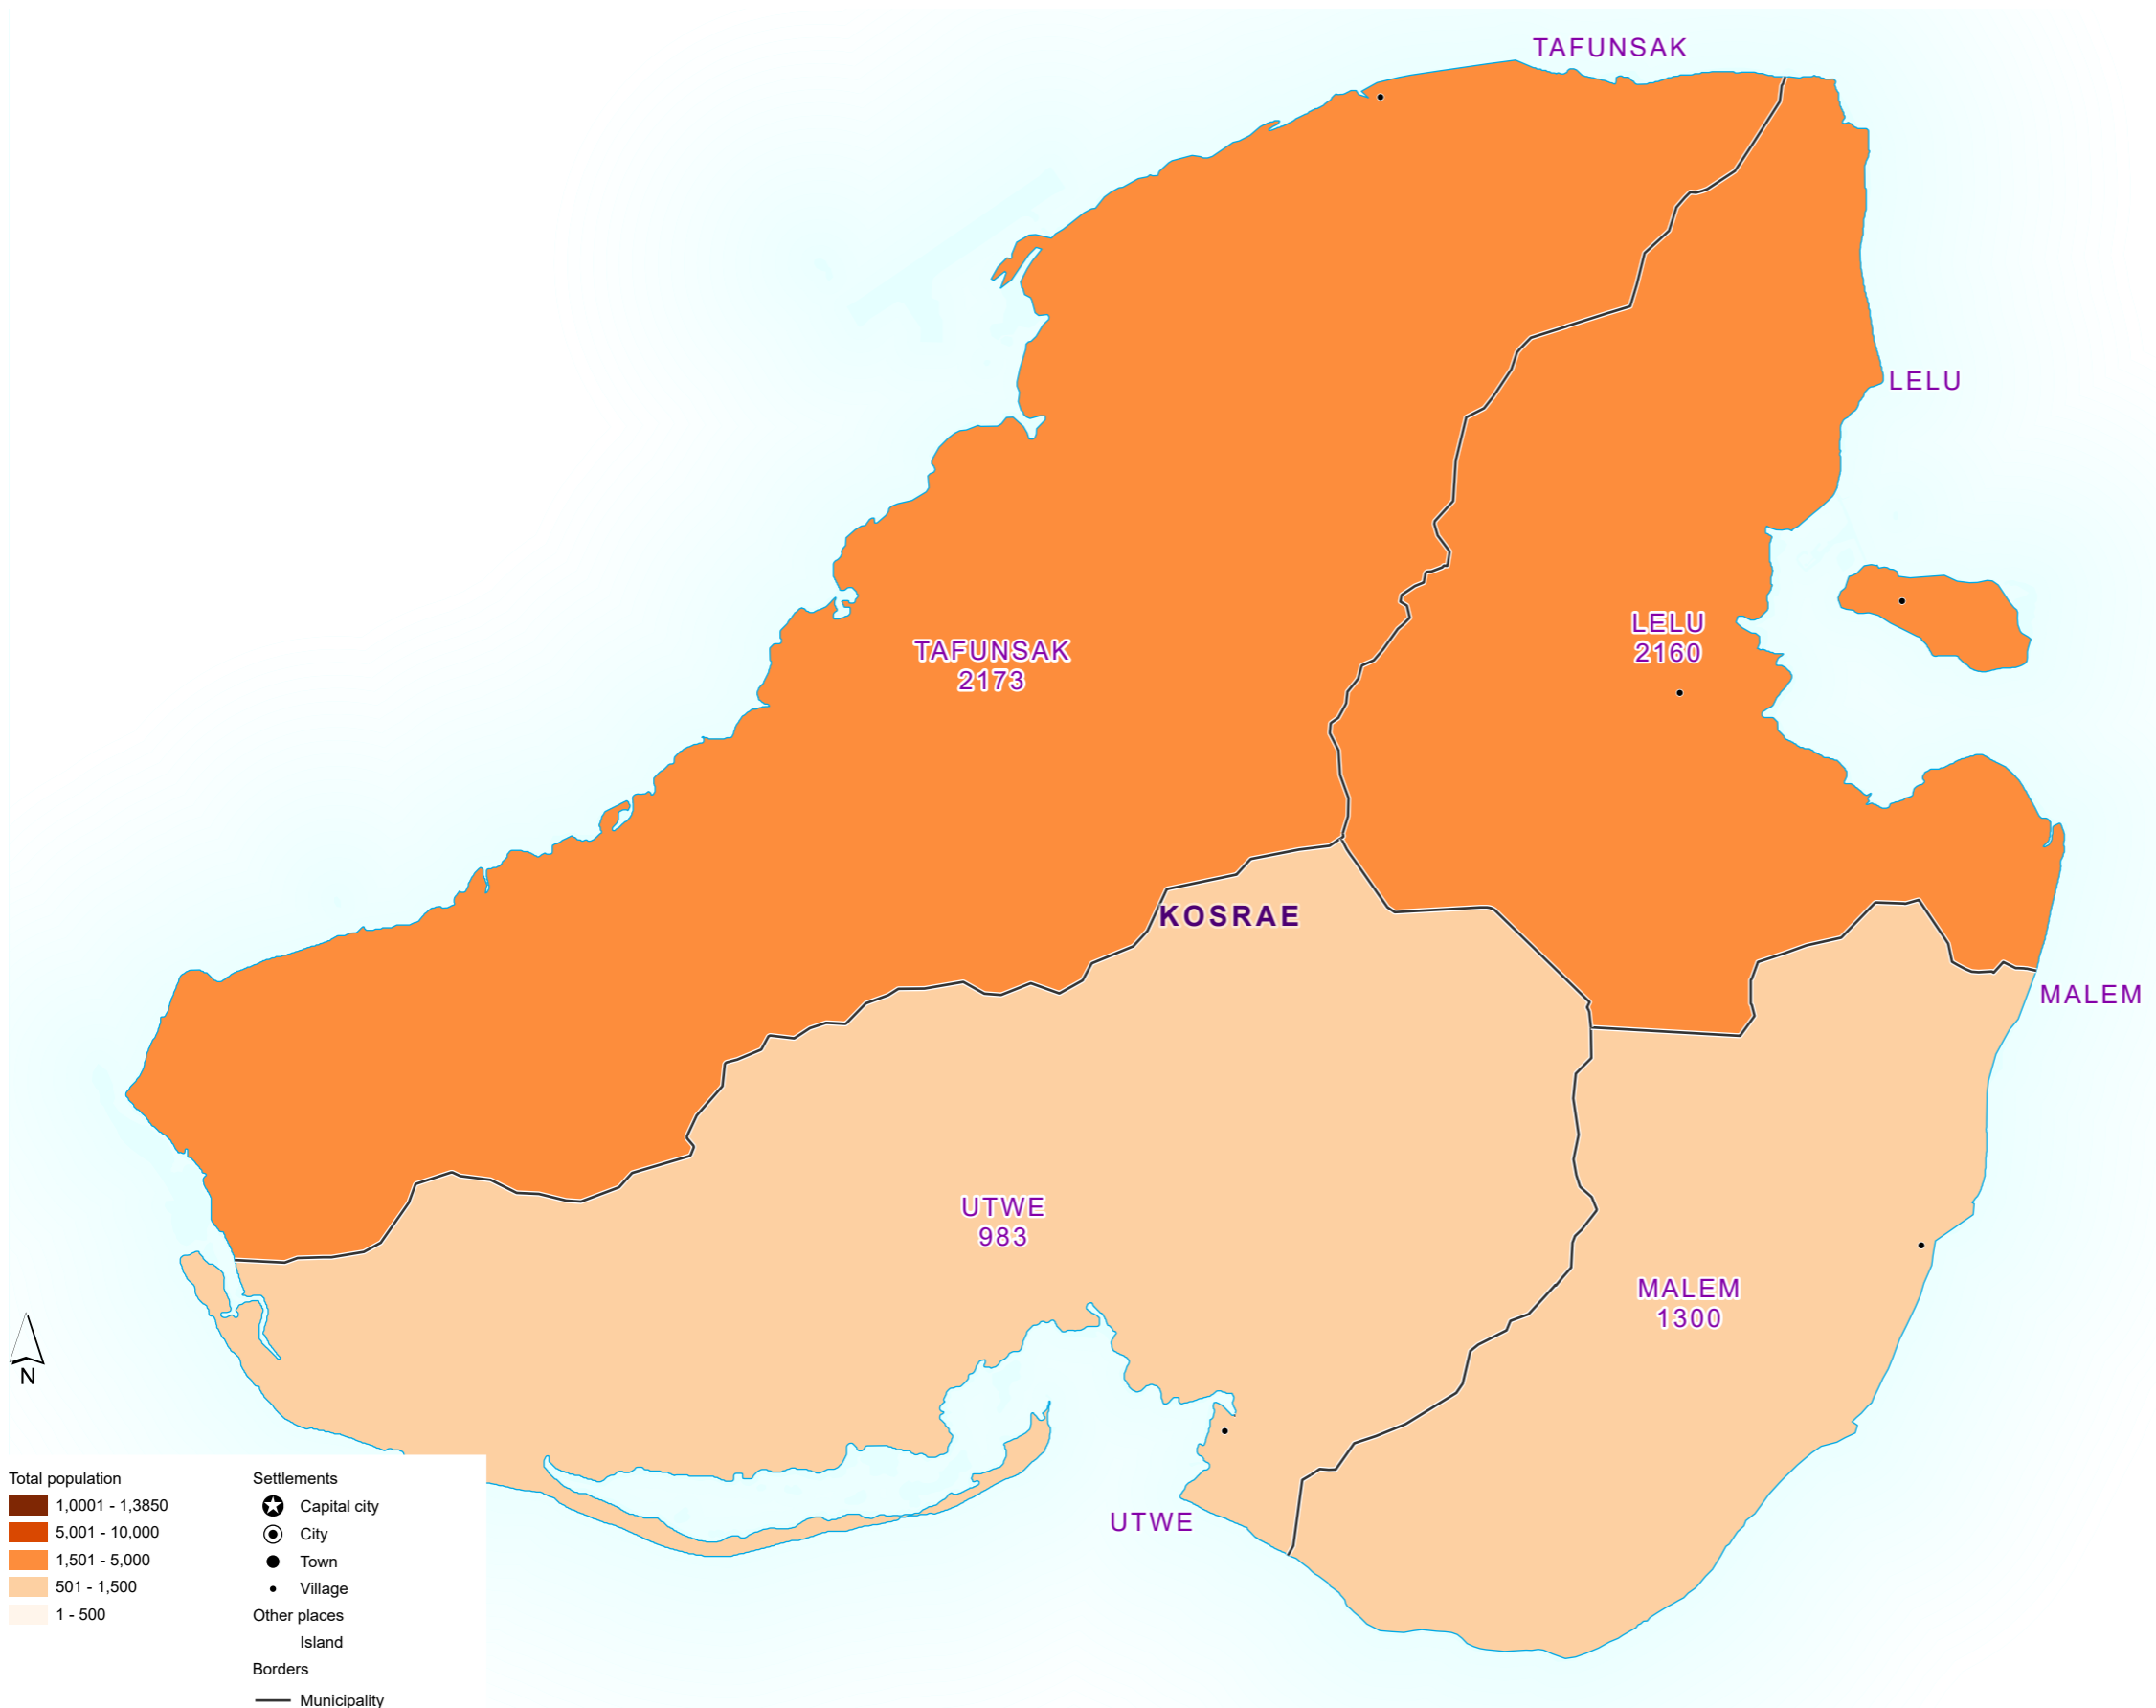

Total population per Municipality

Total population

- 1,0001 - 1,3850
- 5,001 - 10,000
- 1,501 - 5,000
- 501 - 1,500
- 1 - 500

Settlements

- Capital city
- City
- Town
- Village

Other places

- Island

Borders

- Municipality

Total population per Municipality

Data Sources

FSM Division of National Statistic, OurAirports, World Port Index, OpenStreetMap

Map created by MapAction (18/04/2026)

The boundaries and names shown and the designations used on this map do not imply official endorsement or acceptance by MapAction.

Total population per Municipality

Total population per Municipality

- Total population**
 - 1,0001 - 1,3850
 - 5,001 - 10,000
 - 1,501 - 5,000
 - 501 - 1,500
 - 1 - 500
- Settlements**
 - Capital city
 - City
 - Town
 - Village
- Other places**
 - Island
- Borders**
 - Municipality