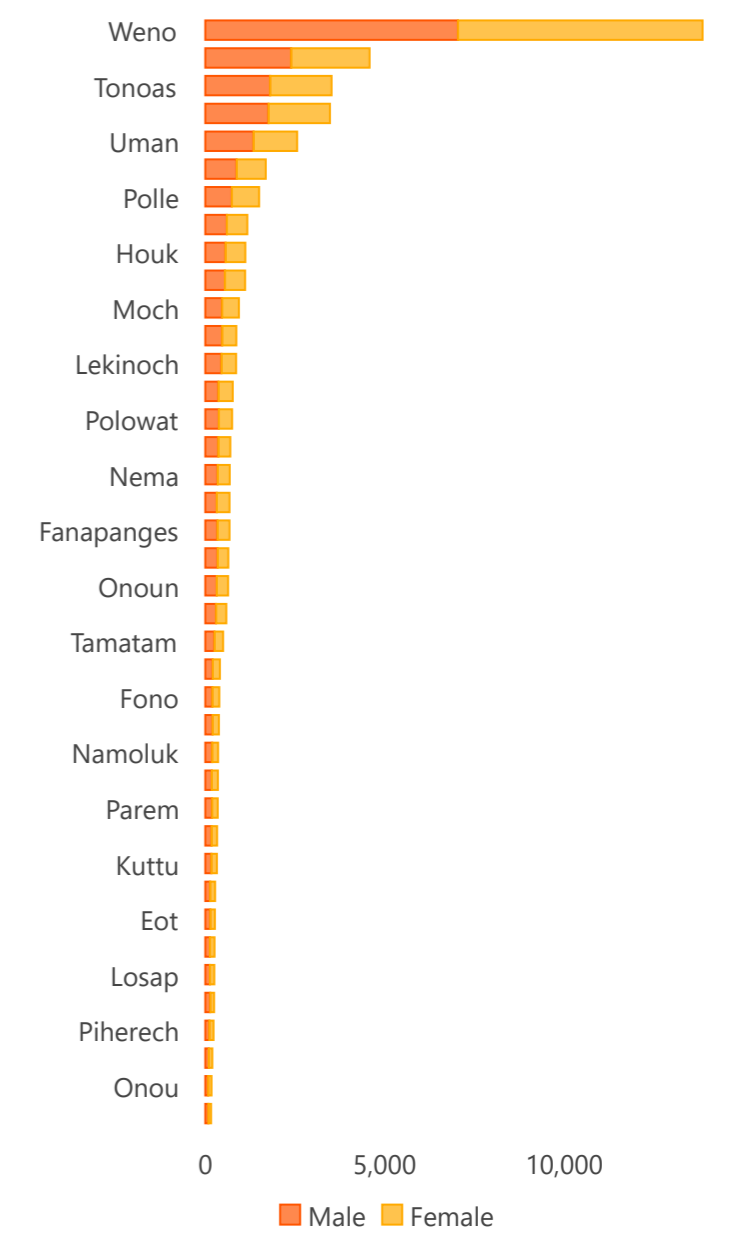

Total population per Municipality

Total population

- 1,0001 - 1,3850
- 5,001 - 10,000
- 1,501 - 5,000
- 501 - 1,500
- 1 - 500

Settlements

- Capital city
- City
- Town
- Village

Other places

- Island

Borders

- Municipality

Total population per Municipality

Data Sources

FSM Division of National Statistic, OurAirports, World Port Index, OpenStreetMap

Map created by MapAction (18/04/2026)

The boundaries and names shown and the designations used on this map do not imply official endorsement or acceptance by MapAction.

Total population per Municipality

Total population per Municipality

- Total population**
 - 1,0001 - 1,3850
 - 5,001 - 10,000
 - 1,501 - 5,000
 - 501 - 1,500
 - 1 - 500
- Settlements**
 - Capital city
 - City
 - Town
 - Village
- Other places**
 - Island
- Borders**
 - Municipality